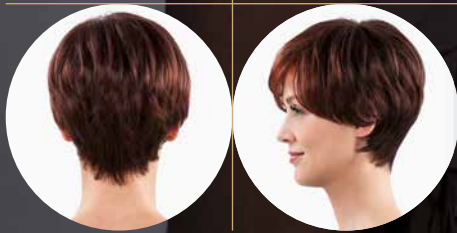

360°

COCO MONO SF
Ruby-Mix

COCO MONO SF
Ruby-Mix

COCO MONO SF

●●●●● < M

SUPER-FRONT

1. **BROWN** Dark-Mocca (4/6-4),
   Mocca (6/10/30),
   Chocolate (8/12/30),
   Chocolate-Mix (8/27-4)
2. **BLOND** Chocolate/Cream-Root (10/27/20R+Root10),
   Honey-Mix-Root (14/25R+Root12),
   Sandy-Blond-Root (20/25R-14+Root14),
   Champagne-Mix-Root (23A/26+Root12),
   Swedish-Blond-Mix (25R/22H-20+Root16)
3. **RED** Cherry-Coke (2/4/133),
   Terracotta-Gold (8/27R-8),
   Ruby-Mix (33/32B/135),
   Red-Power-Mix (135/130/4)
4. **GREY** Salt&Pepper (44/51/60),
   56/53-39, 60-56-51,
   101/14-14