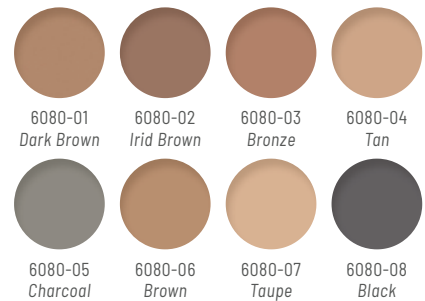

AUGENBRAUEN MAKE-UP
EYEBROW MAKE-UP

EYEBROW MAKE-UP

SEMI PERMANENT

AUGENBRAUENPUDER-SET
EYEBROW POWDER SET
Art. 6080