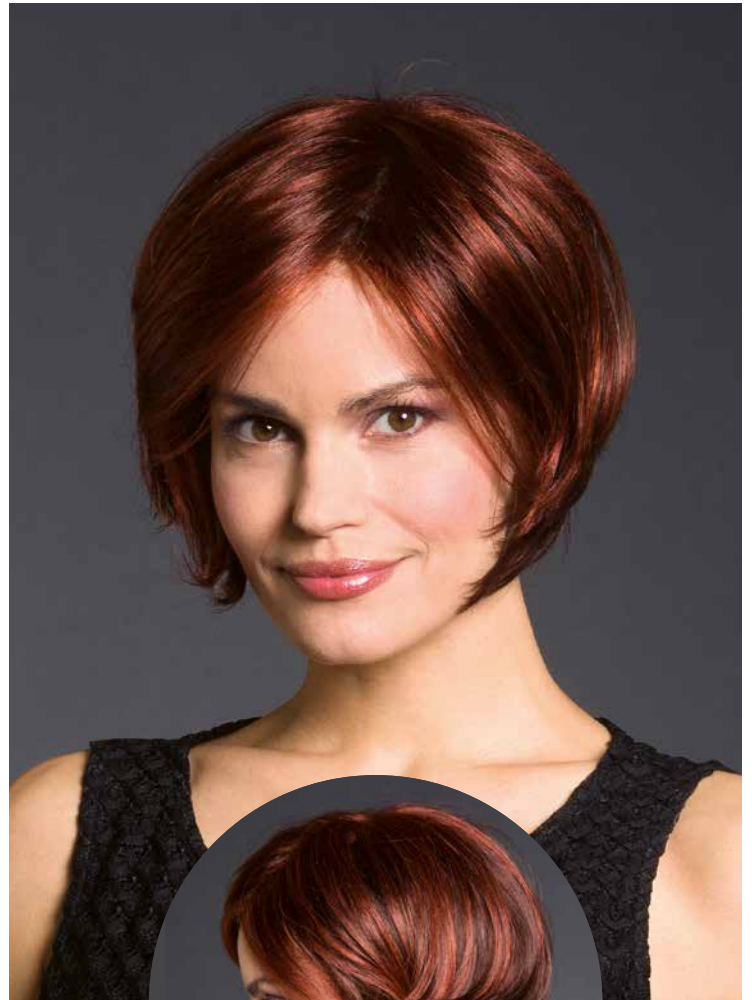

OLIVIA MONO SF

●●●●●● < S

SUPER-FRONT

1. **BROWN** Espresso (2),
   Dark-Mocca (4/6-4),
   Mocca (6/10/30),
   Chocolate-Mix (8/27-4)
2. **BLOND** Chocolate/Cream-Root (10/27/20R+Root10),
   Honey-Mix-Root (14/25R+Root12),
   Champagne-Mix-Root (23A/26+Root12),
   Swedish-Blond-Mix (25R/22H-20+Root16),
   Rose-Ash-Blond (24/23A/101+Rose)
3. **RED** Terracotta-Gold (8/27R-8),
   Ruby-Mix (33/32B/135)
4. **GREY** Salt&Pepper (44/51/60),
   60-56-51,
   Platinum-Grey-Root (101/23/10+Root10),
   101/14-14

OLIVIA MONO SF
Ruby-Mix